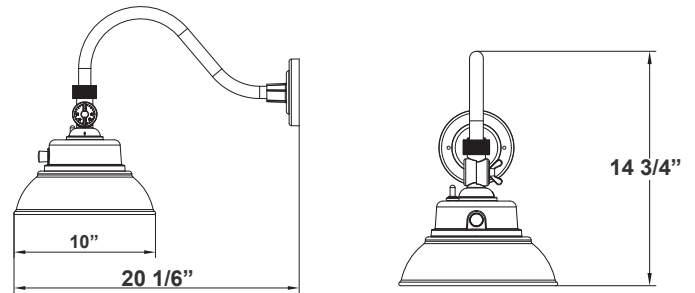

Type: _____

Avail. Finishes:

10"(W) x 14 3/4"(H) x 20 1/6" (D)

The Dusk to Dawn Gooseneck Light is perfect for many general-purpose outdoor applications. All fixtures are installed with a DC Button photocell.

Features

- Back plate: Die-cast aluminum
- Polycarbonate Lens
- 7-Year Warranty
- Multi CCT, Switch is on bottom of Fixture

Technical Specifications

Electrical:

- Voltage: 120-277V AC 60Hz
- Wattage: 25W
- Power Factor: >0.90
- Efficacy: 120 LPW
- THD: <20%