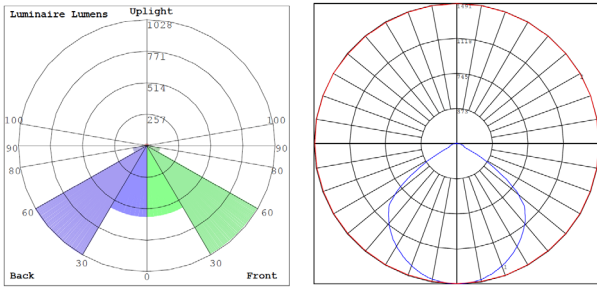

WG-07192022

Photometrics: GNB-25W-MCT-WH-P

BUG Rating: B2-U2-G1

Other Views:

Side View

Lens View

Back View

Performance Table: GNB-25W-MCT-WH-P