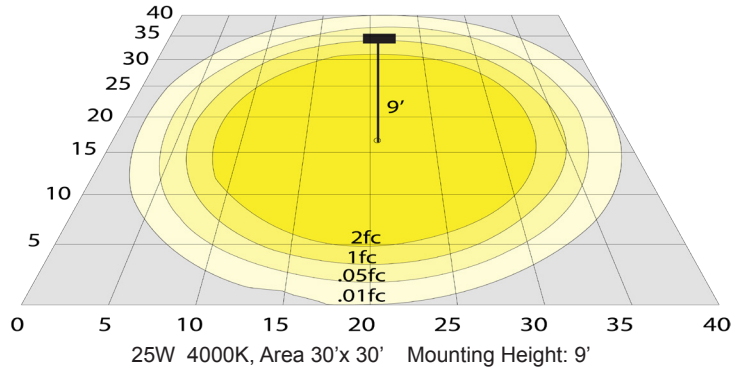

Lighting:

- Dimming: 0-10V Dimming
- Total Lumens: 3000LM
- Multi CCT, Switch is on bottom of Fixture
- Color Temperatures: 3000K/4000K/5000K
- Color Rendering Index: CRI ≥ 70
- Beam Angle: 103.5°
- Rated life: 70,000 Hrs

WG-07192022

Photometrics: GNB-25W-MCT-WH-P

BUG Rating: B2-U2-G1

Other Views:

Side View

Lens View

Back View

Performance Table: GNB-25W-MCT-WH-P